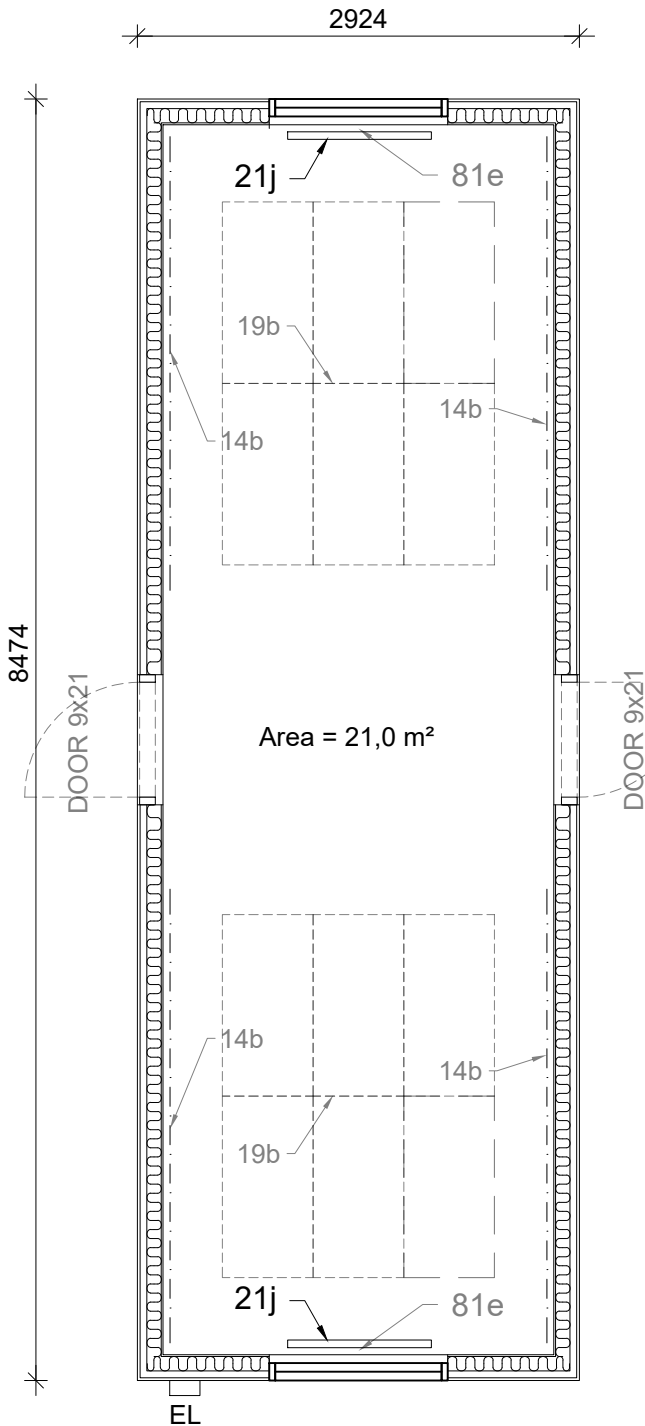

- Wall finish: chipboard
- Room height: 2400 mm
- Area: 21,0 m²

INCLUDED		
Pos.	Option	Pieces
21j	Radiator Ensto 1000 W (1500W FIN)	2
76a	Window blinds	2

Number of optional items chosen on the order sheet